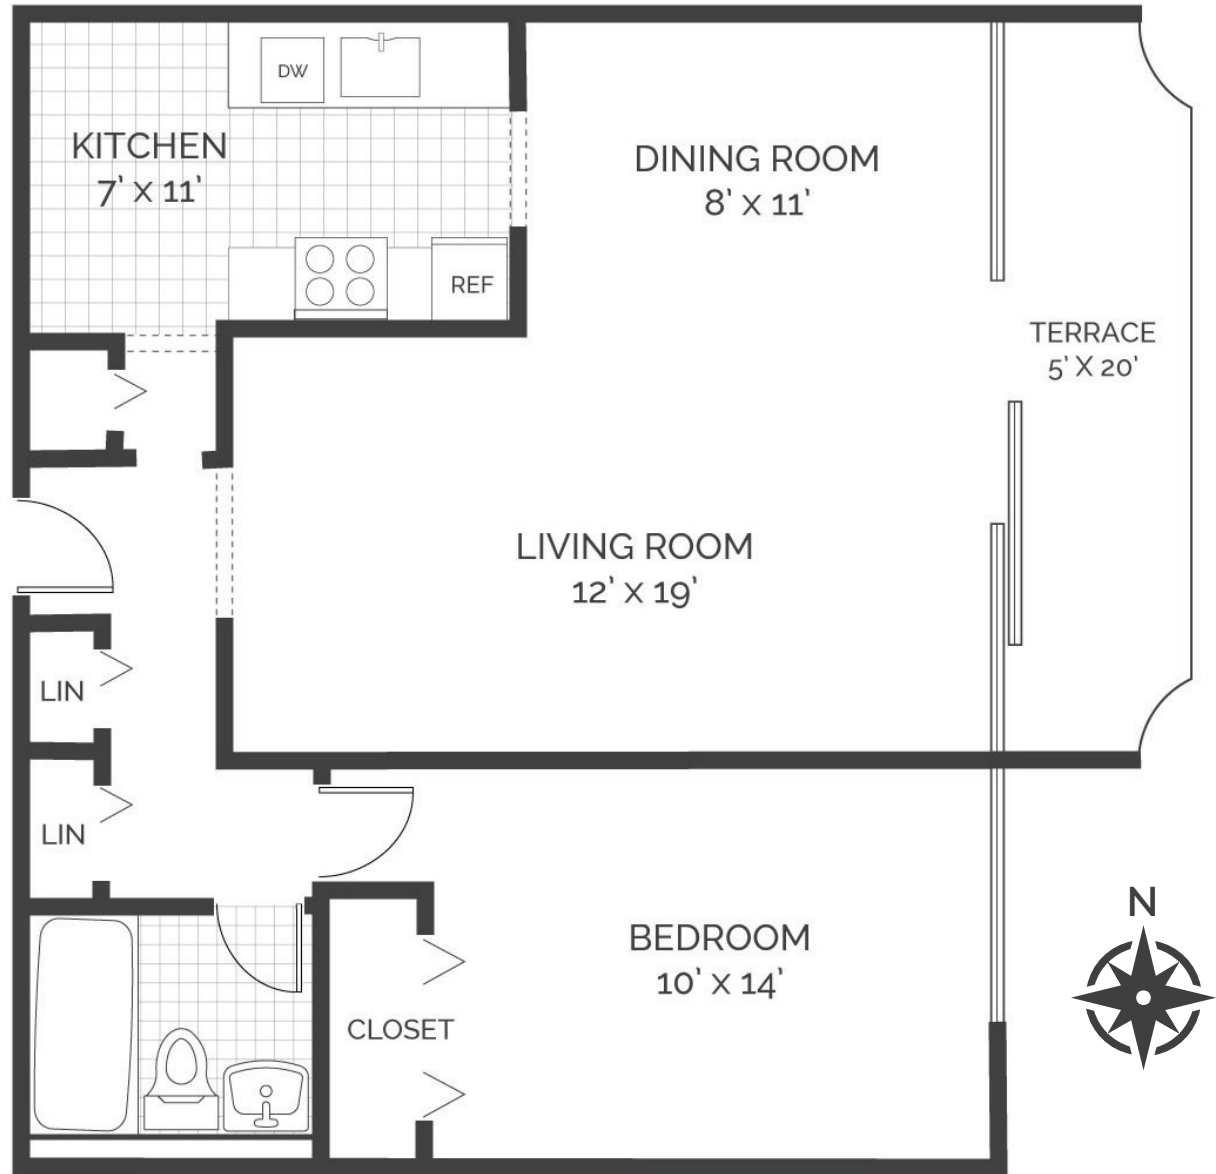

THE CARLYLE
ON THE LAKE

Suite Series 06 FLOORPLAN

Suites Ending in 06

1 Bedroom

1 Full Bath

732 ft²

Large, 100 square foot private terrace
East facing windows and terrace
City views of Cleveland and Lakewood
Northeast views of Lake Erie
Large linen and bedroom closets

Plans are representative only. Square footage, dimensions, features and amenities are reliable but not guaranteed. Changes by previous owners or minor structural variances might not be reflected.